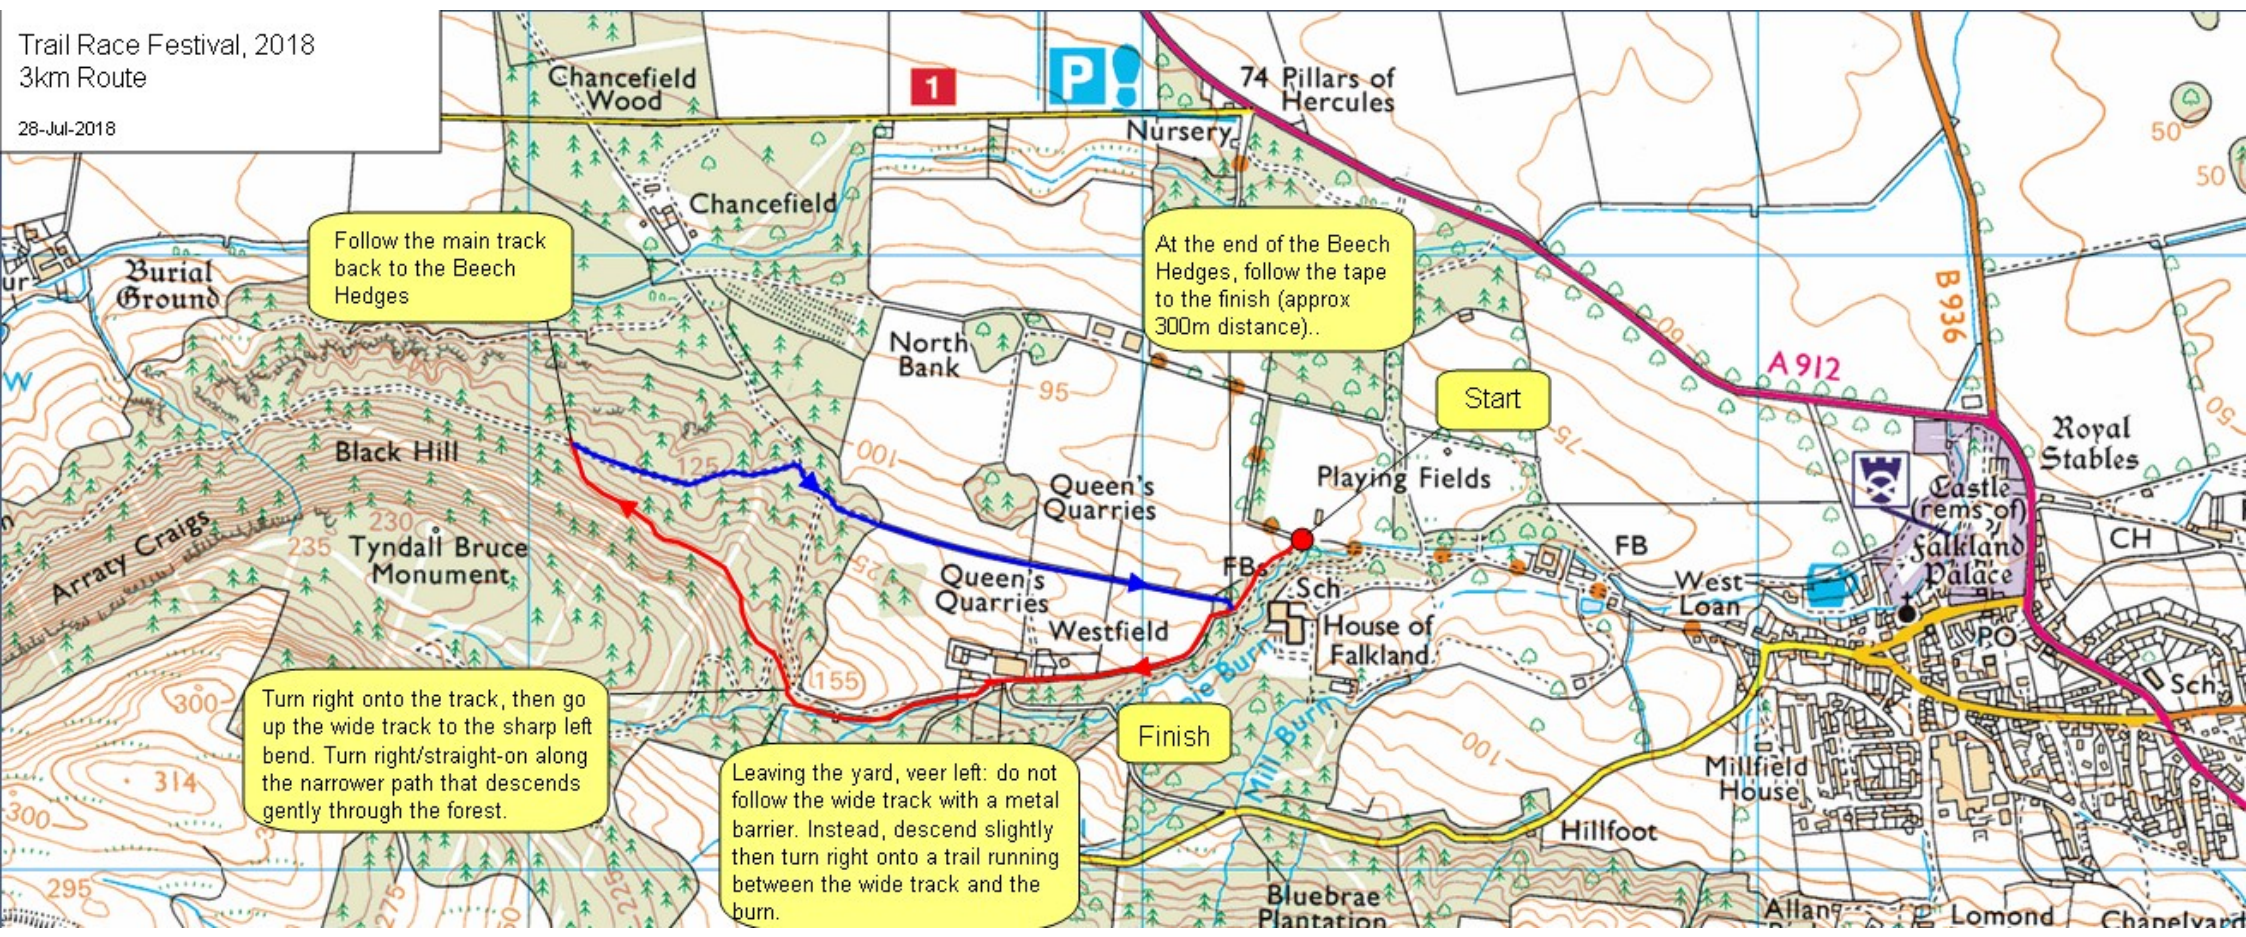

Trail Race Festival, 2018
3km Route

28-Jul-2018

Follow the main track back to the Beech Hedges

At the end of the Beech Hedges, follow the tape to the finish (approx 300m distance)..

Turn right onto the track, then go up the wide track to the sharp left bend. Turn right/straight-on along the narrower path that descends gently through the forest.

Leaving the yard, veer left: do not follow the wide track with a metal barrier. Instead, descend slightly then turn right onto a trail running between the wide track and the burn.