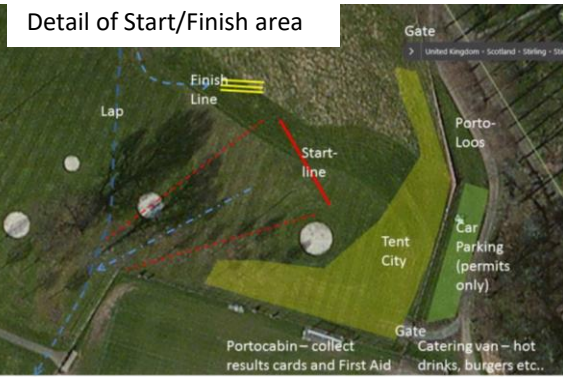

CAMPUS MAP

Detail of Start/Finish area

Results/Refreshments, in 'refresh' in Willow Court : Note this is inside 'quad' area facing away from access road. Enter through Willow Court Reception

Key Places

- 10 Iris Murdoch Building
- 11 Stirling Management Centre

Start-Finish Has moved and is now beyond Airthrey Sports Pavilion (18), pedestrians follow track to Start/Finish

No Car-Parking for Athletes or Spectators at Start/Finish – please park in main University Car Parks /Halls of Residences. Do NOT park on any verges

Tent drop off is beyond Pavilion (18) and down track to Start/Finish – Permit needed for car access

Changing/Showers/Toilets in Sports Pavilion (18) also portaloos on site

On arrival **Team Managers** should collect **Recording Slips** from Portacabin at Start/Finish area