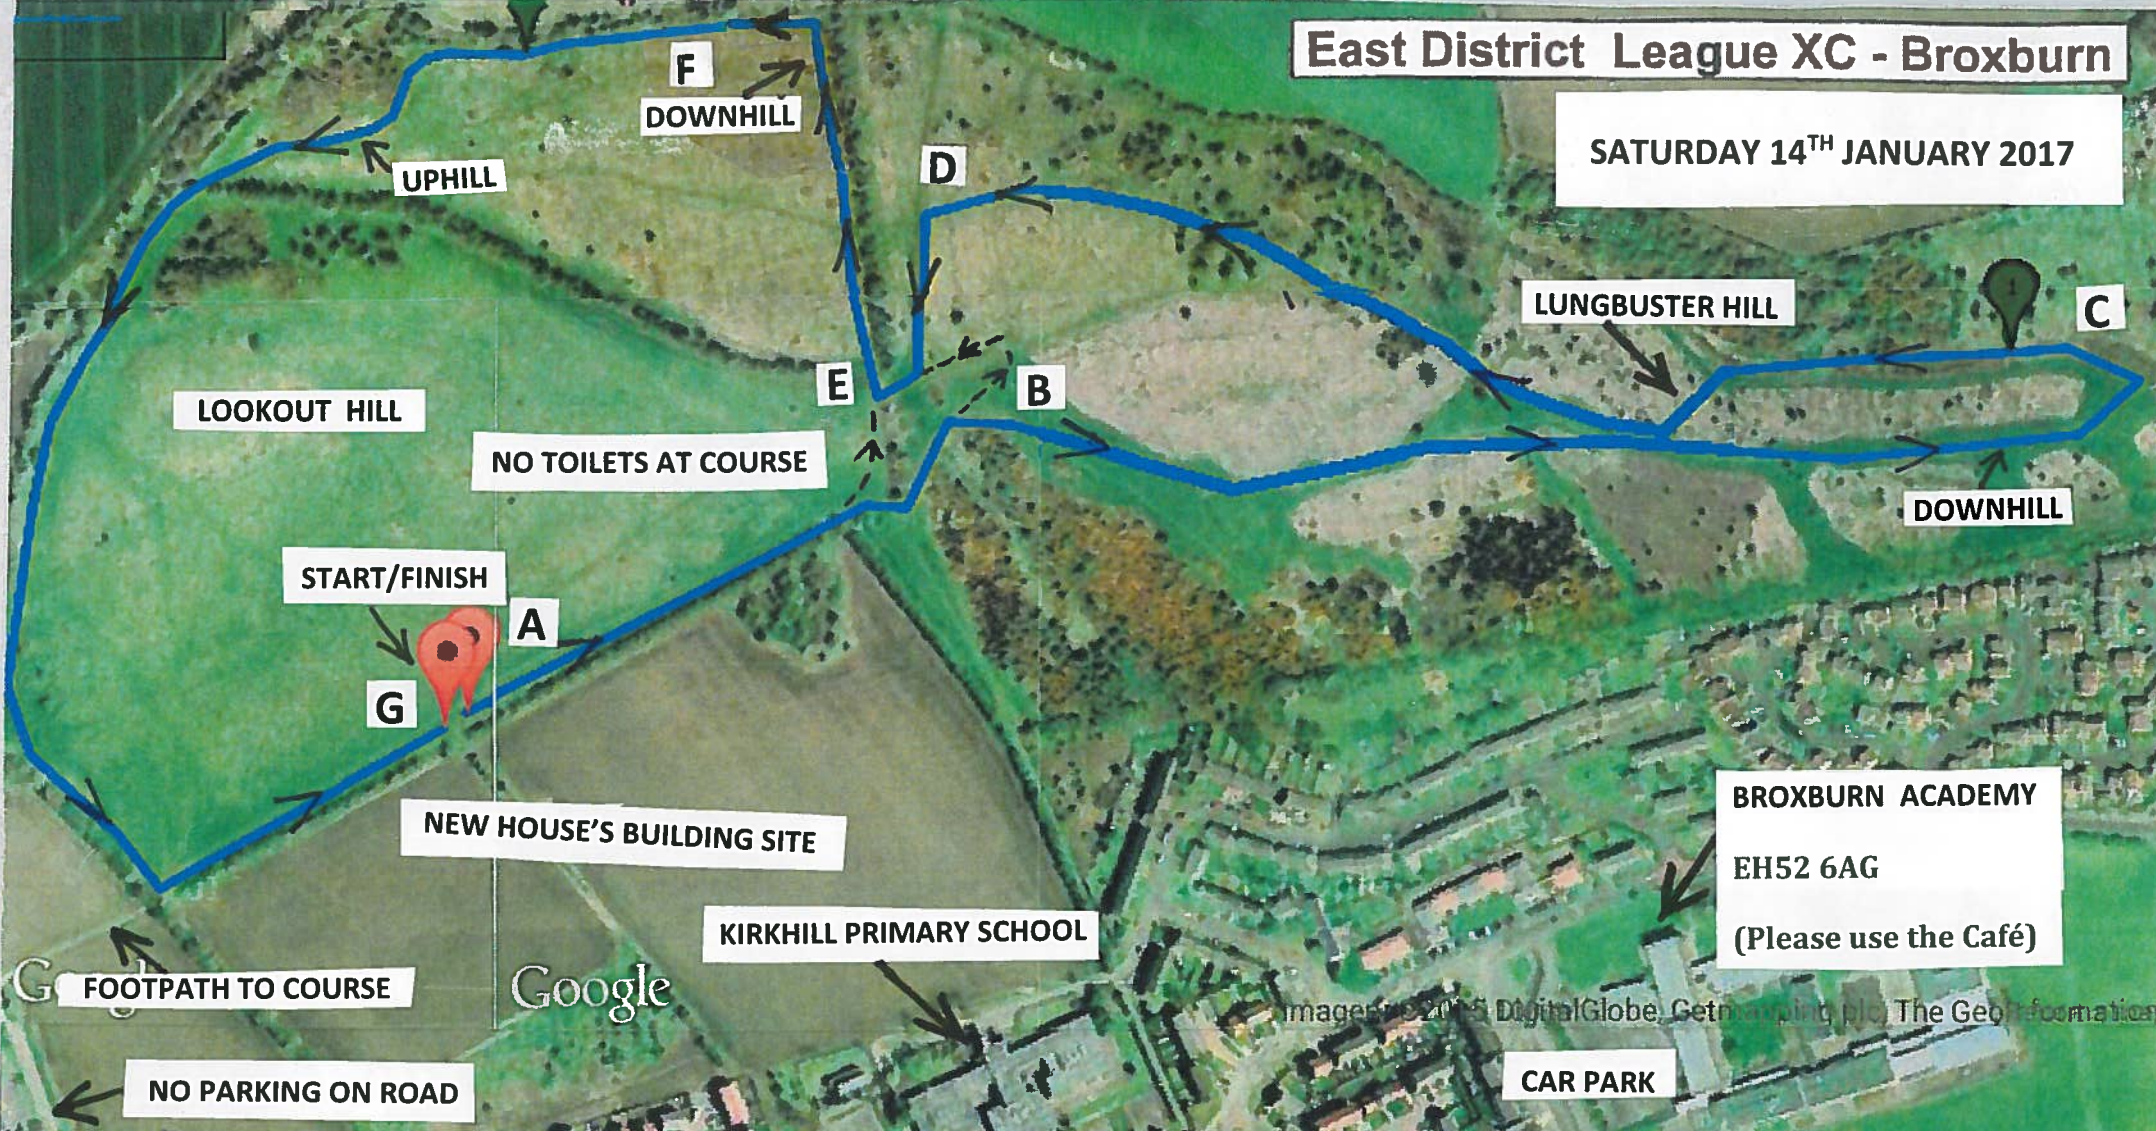

East District League XC - Broxburn

SATURDAY 14TH JANUARY 2017

TIME	RACE	COURSE	KM
12.00	U11 Girls	A-B-E-F-G	1.4
12.15	U11 Boys	A-B-E-F-G	1.4
12.30	U13 Girls	A-B-C-D-E-F-G	2.7
12.50	U13 Boys	A-B-C-D-E-F-G	2.7
1.05	U17Men	A-B-C-D-E-F-G (2 times)	5.4
1.10	Senior/Junior Women	A-B-C-D-E-F-G (2 times)	5.4
1.45	U15 Boys	A-E-F-G plus A-B-C-D-E-F-G	4.1
1.48	U15 Girls/U17 Women	A-E-F-G plus A-B-C-D-E-F-G	4.1
2.15	Senior /Junior Men	A-B-C-D-E-F-G (3 times)	8.1