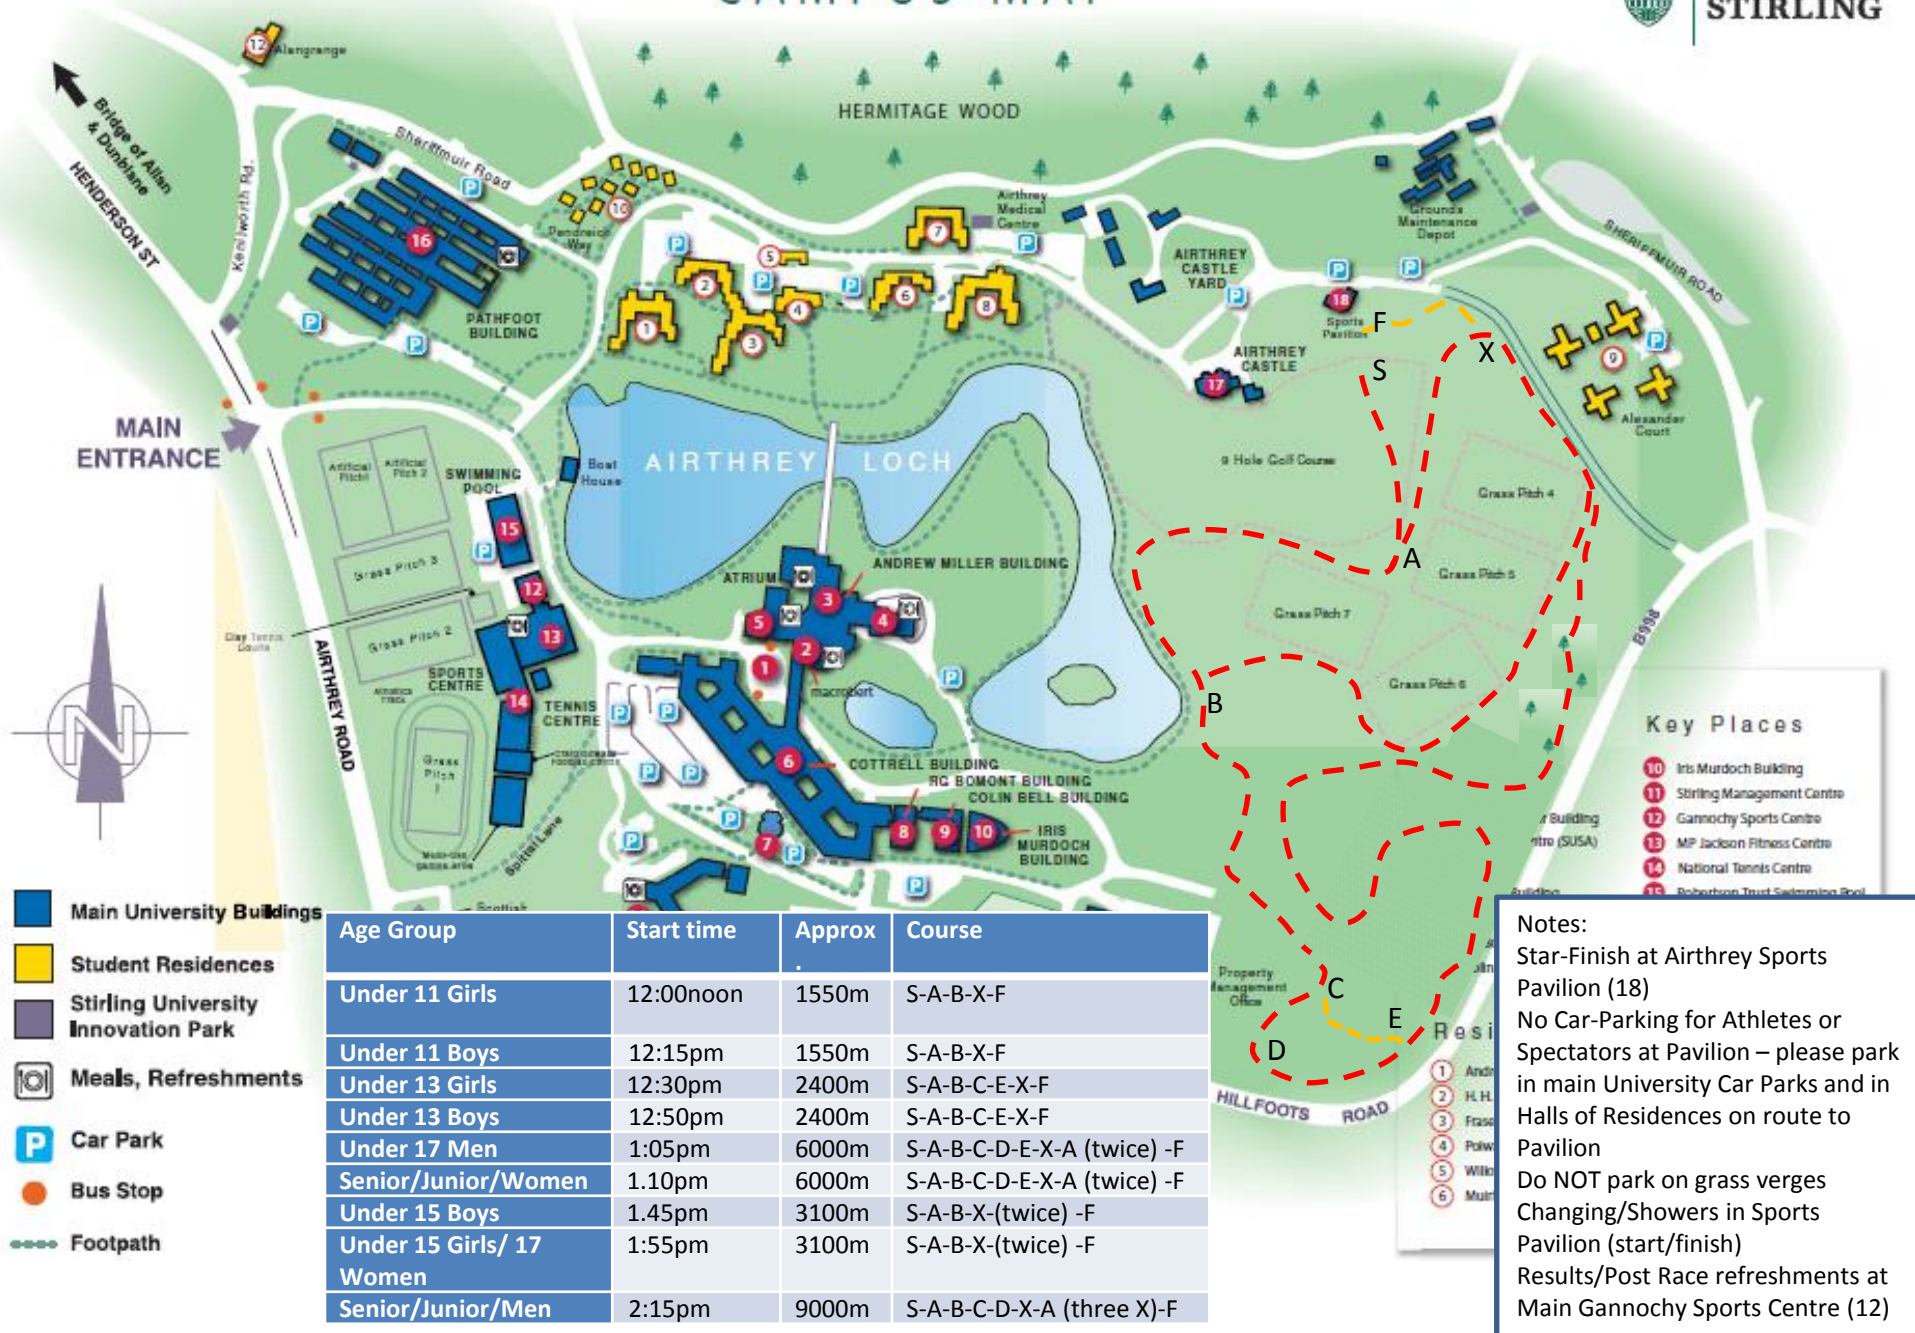

CAMPUS MAP

UNIVERSITY OF STIRLING

Key Places

- 10 Iris Murdoch Building
- 11 Stirling Management Centre
- 12 Gannochy Sports Centre
- 13 MP Jackson Fitness Centre
- 14 National Tennis Centre
- 16 Robertson Trust Swimming Pool

Notes:
 Star-Finish at Airthrey Sports Pavilion (18)
 No Car-Parking for Athletes or Spectators at Pavilion – please park in main University Car Parks and in Halls of Residences on route to Pavilion
 Do NOT park on grass verges
 Changing/Showers in Sports Pavilion (start/finish)
 Results/Post Race refreshments at Main Gannochy Sports Centre (12)

Age Group	Start time	Approx	Course
Under 11 Girls	12:00noon	1550m	S-A-B-X-F
Under 11 Boys	12:15pm	1550m	S-A-B-X-F
Under 13 Girls	12:30pm	2400m	S-A-B-C-E-X-F
Under 13 Boys	12:50pm	2400m	S-A-B-C-E-X-F
Under 17 Men	1:05pm	6000m	S-A-B-C-D-E-X-A (twice) -F
Senior/Junior/Women	1:10pm	6000m	S-A-B-C-D-E-X-A (twice) -F
Under 15 Boys	1:45pm	3100m	S-A-B-X-(twice) -F
Under 15 Girls/ 17 Women	1:55pm	3100m	S-A-B-X-(twice) -F
Senior/Junior/Men	2:15pm	9000m	S-A-B-C-D-X-A (three X)-F